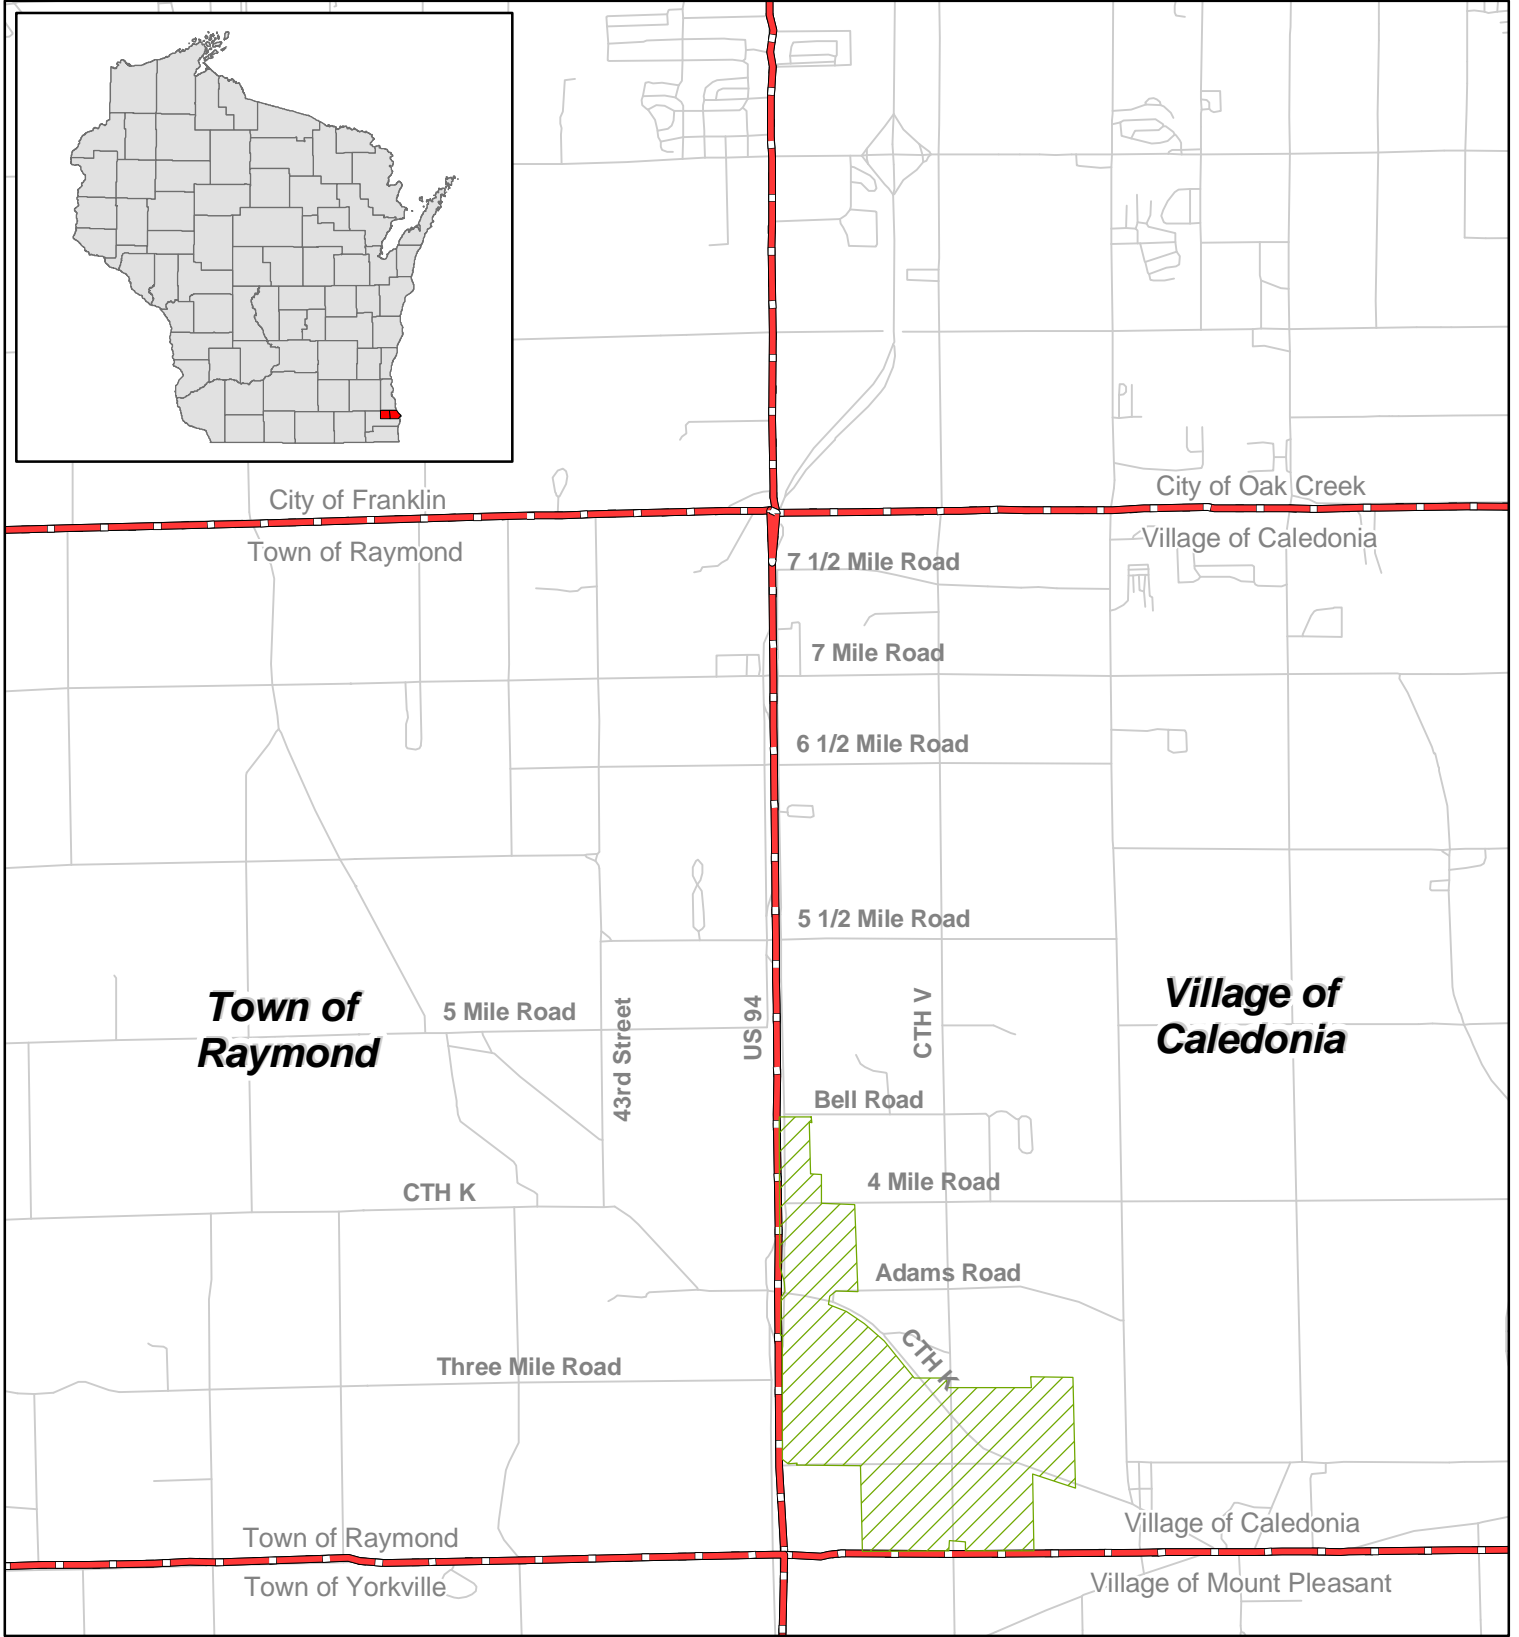

Exhibit A: Village of Caledonia/Town of Raymond Cooperative Boundary Agreement General Location Map

3

Legend	
	TID #1 Boundary
	Civil Divisions

VILLAGE OF CALEDONIA		
EXHIBIT A		
Village of Caledonia/Town of Raymond Cooperative Boundary Agreement General Location Map		
Scale:	Date: August 29, 2008	
Drawn By: BSD	Checked By: TJL	Scope: 07C030