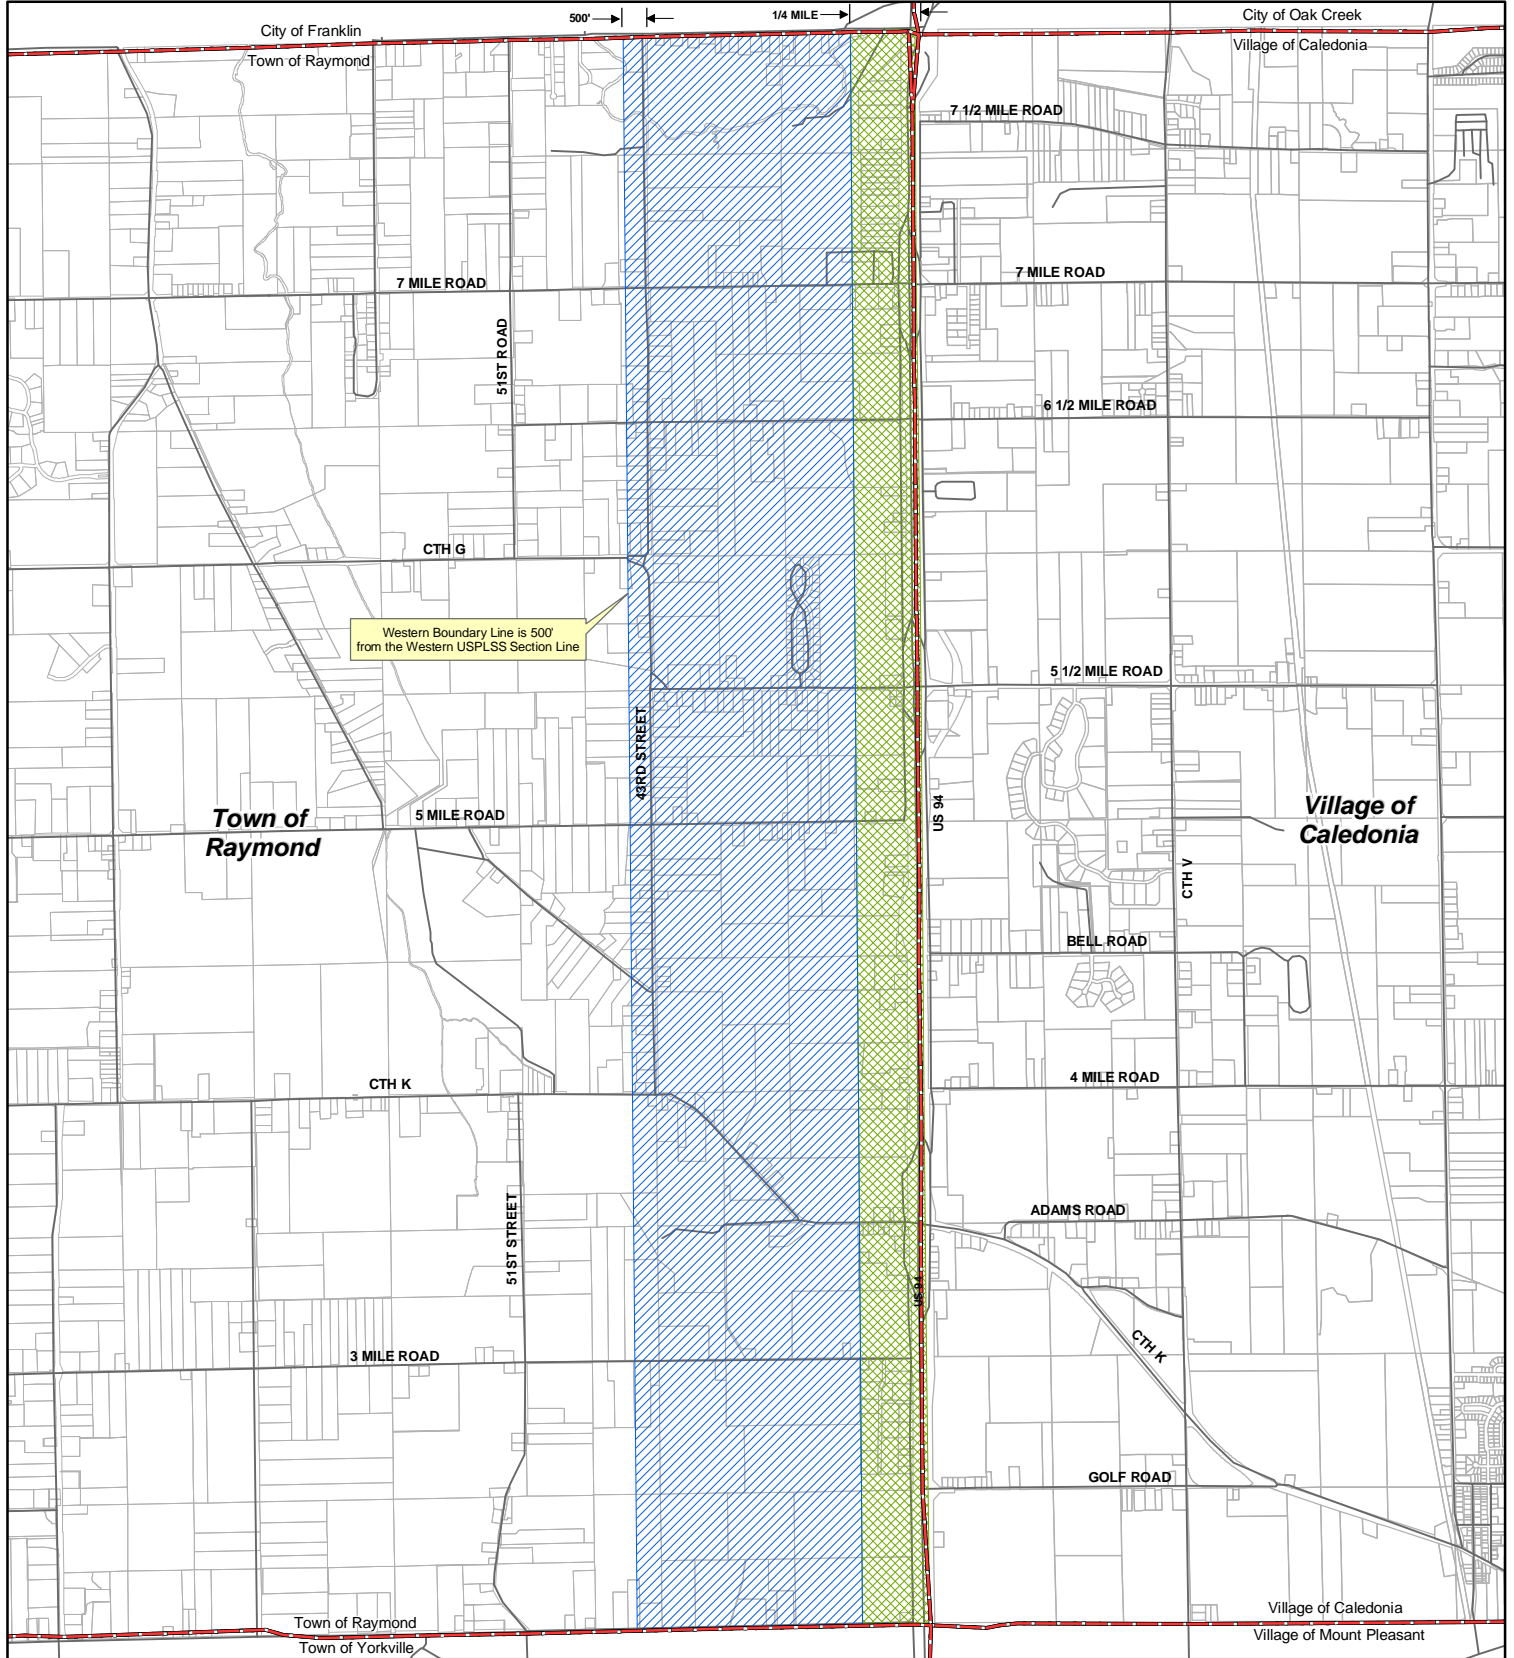

Exhibit J: Village of Caledonia/Town of Raymond Cooperative Boundary Agreement Raymond Plan Area Definitions

Legend

- 3/4 Section
- 1/4 Section
- Civil Divisions

VILLAGE OF CALEDONIA
EXHIBIT J
Village of Caledonia/Town of Raymond
Cooperative Boundary Agreement
Raymond Plan Area Definitions

Scale: 1500 Feet Date: August 29, 2008

Drawn By: BSD Checked By: TJL Scope: 07C030